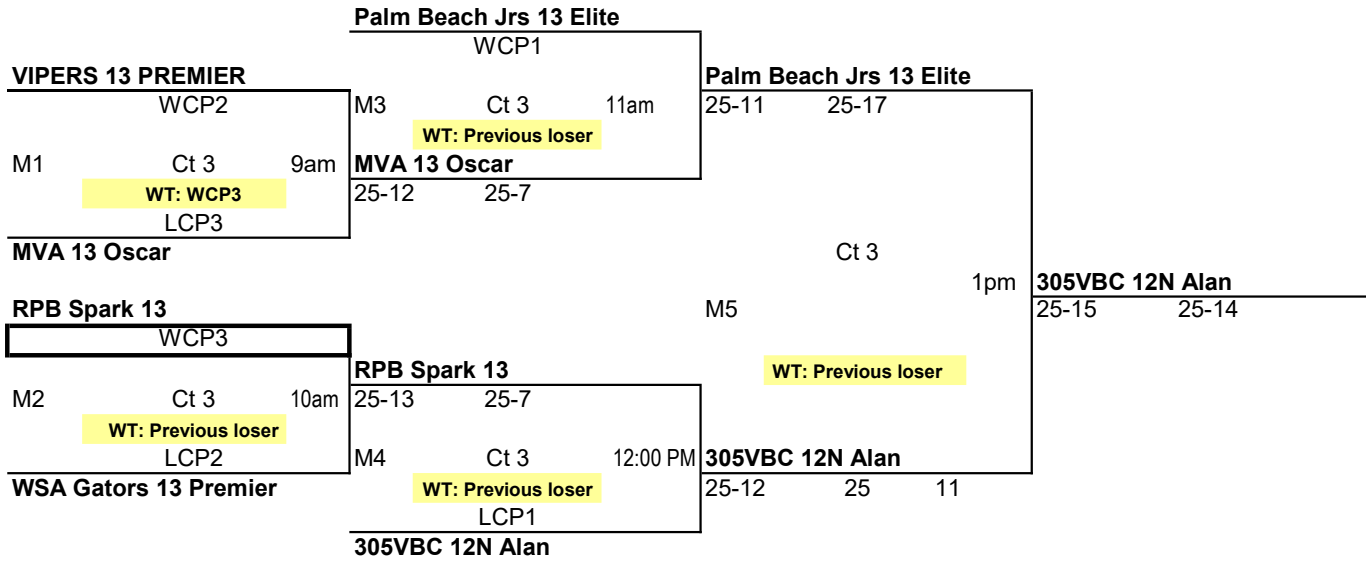

POOL: B LOCATION: Wellington Sports Acad COURT: 4											Point %	Game %	Matches		Games		Place
													Won	Lost	Won	Lost	
1 Palm Beach Jrs 13 Elite											1.449	1.000	2	0	4	0	1
2 RPB Spark 13											1.128	0.500	1	1	2	2	2
3 WSA Gators 13 Premier											0.590	0.000	0	2	0	4	3
<i>This pool has a crossover match</i>																	
Day/Ct	SAT 4		SAT 4		SAT 4		SAT 4		SAT 4		Day/Ct	POOL B COURT 4					
Time	8:00 AM		9:00 AM		10:00 AM		11:30 AM		12:20 PM		Time						
Match	1 vs 3 R:2		2 vs 3 R:1		1 vs 2 R:3		CP2		CP3		Match						
Gm 1	25	12	25	13	25	15					Gm 1						
Gm 2	25	19	25	15	25	23					Gm 2						
Gm 3											Gm 3						

CP2

3rd B vs 3rd A
Ref: 2nd B

WSA Gators 13 Premier
3rd B
vs.
VIPERS 13 PREMIER
3rd A

VIPERS 13 PREMIER
Winning Team = WCP2

25-23	24-26	15-7
-------	-------	------

WSA Gators 13 Premier
Losing Team = LCP2

CP3

2nd A vs 2nd B
Ref: 3rd B

MVA 13 Oscar
2nd A
vs.
RPB Spark 13
2nd B

RPB Spark 13
Winning Team = WCP3

17-25	25-23	15-12
-------	-------	-------

MVA 13 Oscar
Losing Team = LCP3

26 USAV SPRING CLASSIC
 April 18-19, 2026
 13's

13 GOLD @ Wellington Sports Academy

If you are in box you ref before you play
 Losers must stay and ref the next match