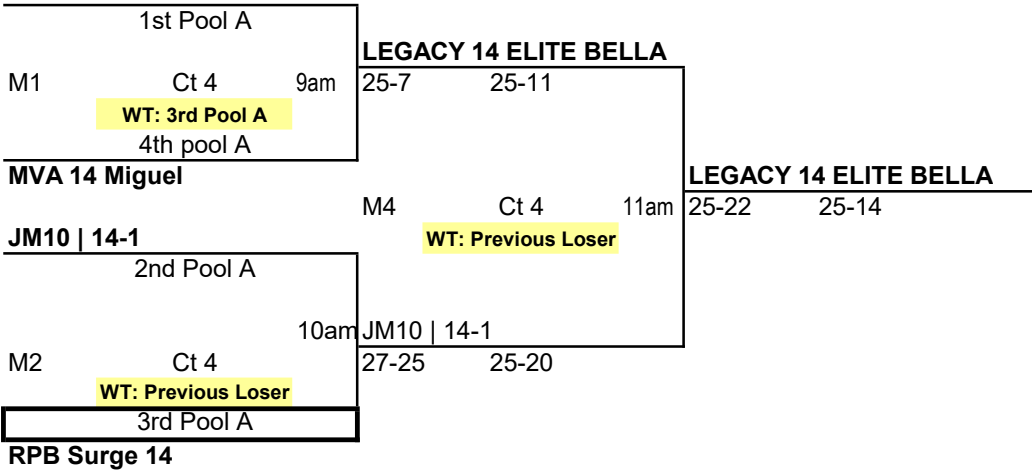

26 USAV SPRING CLASSIC

April 18-19, 2026

14's

POOL: A LOCATION: Wellington Sports Acad COURT: 3													Point %	Game %	Matches		Games		Place
													Won	Lost	Won	Lost			
1 JM10 14-1													0.952	0.571	2	1	4	3	2
2 LEGACY 14 ELITE BELLA													1.415	1.000	3	0	6	0	1
3 RPB Surge 14													0.943	0.375	1	2	3	5	3
4 MVA 14 Miguel													0.821	0.143	0	3	1	6	4
Day/Ct	SAT 3	SAT 3	SAT 3	SAT 3	SAT 3	SAT 3	SAT 3	SAT 3	SAT 3	SAT 3	SAT 3	SAT 3	Day/Ct	POOL A					
Time	2:30 PM	3:30 PM	4:30 PM	5:30 PM	6:30 PM	7:30 PM							Time	COURT 3					
Match	1 vs 3 R:2	2 vs 4 R:1	1 vs 4 R:3	2 vs 3 R:1	3 vs 4 R:2	1 vs 2 R:4							Match						
Gm 1	19	25	25	22	25	18	25	16	25	11	20	25	Gm 1						
Gm 2	26	24	25	20	25	19	25	18	16	25	10	25	Gm 2						
Gm 3	15	11							15	13			Gm 3						

14 Gold @ Wellington Sports Academy

LEGACY 14 ELITE BELLA

TEAMS THAT LOSE STAY TO REF NEXT MATCH

Teams in the Box ref match prior to your first match