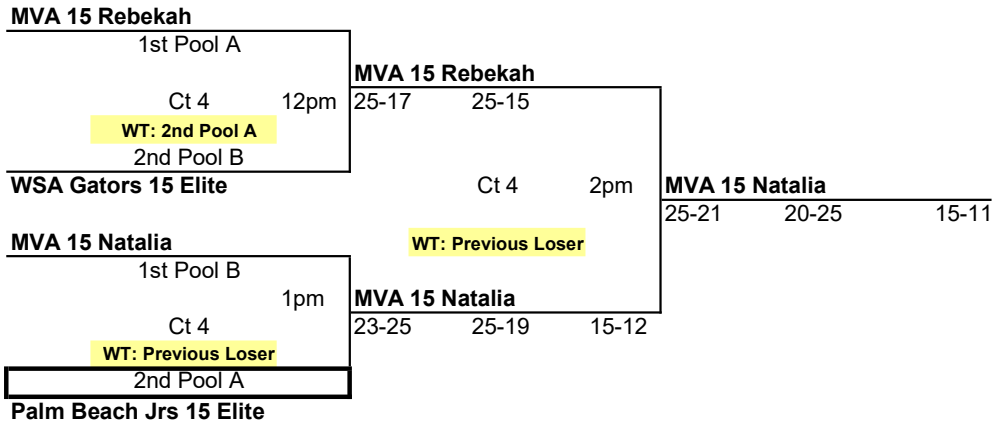

26 USAV SPRING CLASSIC
April 18-19, 2026
15's

GOLD

☐ If you are in box you ref before you play
Losers must stay and ref the next match