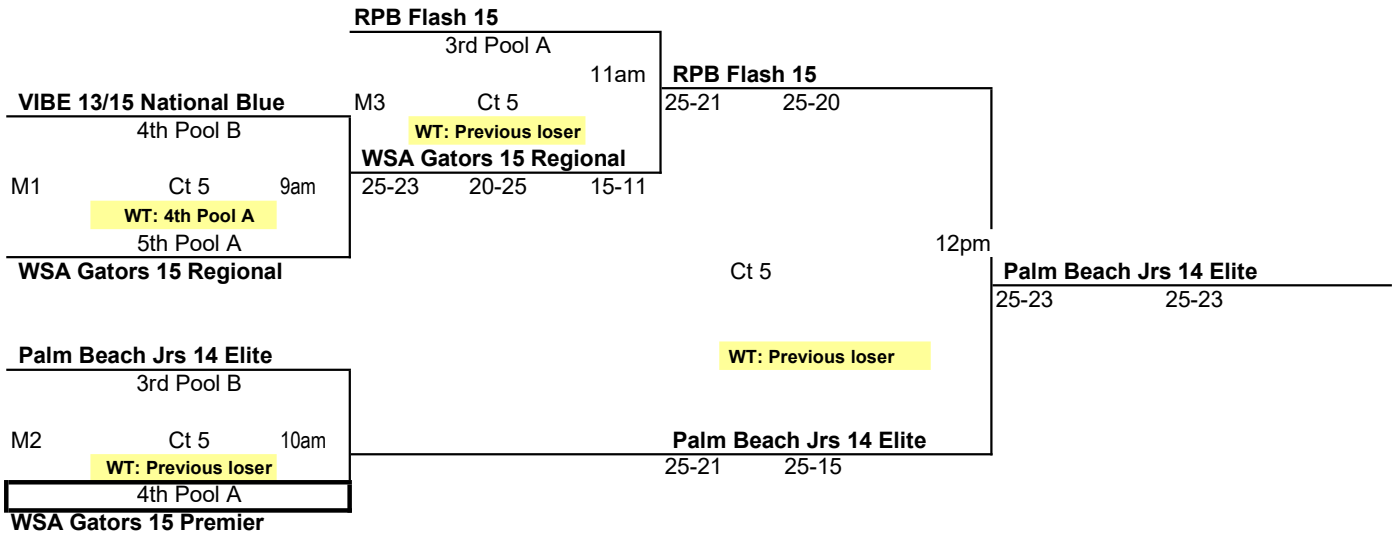

26 USAV SPRING CLASSIC
 April 18-19, 2026
 15's

Pool A		Wellington Sports Acad		Courts 5 & 6		Matches		Games		pts %	Place	game %
Won	Lost	Won	Lost	Won	Lost	pts %	Place	game %				
1	Palm Beach Jrs 15 Elite	3	1	7	2	1.388158	2	0.778				
2	WSA Gators 15 Premier	1	3	3	7	0.838863	4	0.300				
3	RPB Flash 15	2	2	5	5	1.020305	3	0.500				
4	WSA Gators 15 Regional	0	4	2	8	0.733032	5	0.200				
5	MVA 15 Rebekah	4	0	8	3	1.147783	1	0.727				

POOL: B		LOCATION: Wellington Sports Acad		COURT: 7		Point %	Game %	Matches		Games		Place
Won	Lost	Won	Lost	Won	Lost	Place						
1	WSA Gators 15 Elite	1.142	0.667	2	1	4	2	2				
2	MVA 15 Natalia	1.596	1.000	3	0	6	0	1				
3	Palm Beach Jrs 14 Elite	0.977	0.333	1	2	2	4	3				
4	VIBE 13/15 National Blue	0.533	0.000	0	3	0	6	4				

POOL B
COURT 7

26 USAV SPRING CLASSIC
 April 18-19, 2026
 15's

GOLD

If you are in box you ref before you play
 Losers must stay and ref the next match

18 SILVER

If you are in box you ref before you play
 Losers must stay and ref the next match