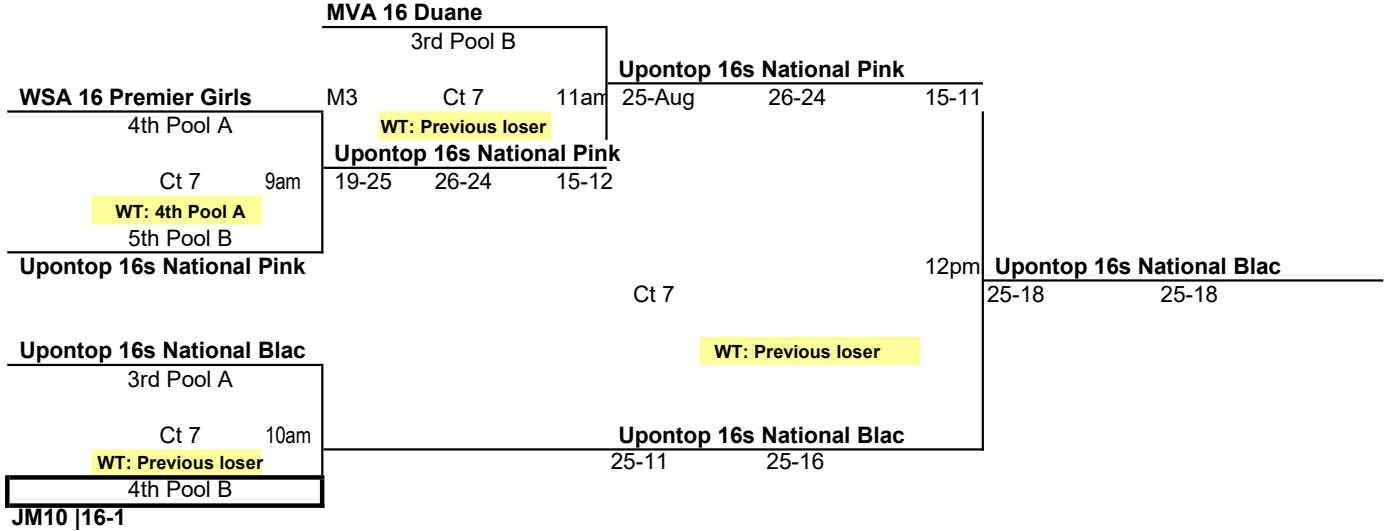

26 USAV SPRING CLASSIC
April 18-19, 2026
16's

Pool B Wellington Sports Acad Courts 4&5										Matches		Games		pts %	Place	game %
										Won	Lost	Won	Lost			
1 WSA Gators 16 Elite										4	0	8	1	1.546099	1	0.889
2 Upontop 16s National Pink										0	4	1	8	0.67907	5	0.111
3 MVA 16 Duane										2	2	4	5	1.005348	3	0.444
4 2Legit 16-1 black										3	1	7	2	1.368421	2	0.778
5 JM10 16-1										1	3	3	7	0.713656	4	0.300
2:30 PM Ct 4 1 vs 5 R3		2:30 PM Ct 5 2 vs 4 R3		3:30 PM Ct 4 1 vs 4 R5		3:30 PM Ct 5 2 vs 3 R5		4:30 PM Ct 4 1 vs 3 R2		4:30 PM Ct 5 4 vs 5 R2		time court/ref match ref	points for 1 2 3 4 5	for 141 215 187 152 227	agnt 141 215 187 152 227	
25	5	12	25	25	15	15	25	25	17	25	14	game 1	2	146	215	
25	12	10	25	28	30	20	25	25	21	25	14	game 2	3	188	187	
				15	13							game 3	4	208	152	

POOL: A LOCATION: Wellington Sports Acad COURT: 8													Point %	Game %	Matches		Games		Place
															Won	Lost	Won	Lost	
1 Palm Beach Jrs 16 Elite													1.515	1.000	3	0	6	0	1
2 WSA 16 Premier Girls													0.747	0.000	0	3	0	6	4
3 Upontop 16s National Blac													0.841	0.429	1	2	3	4	3
4 MVA 16 Miguel-HUB													1.081	0.571	2	1	4	3	2
Day/Ct	SAT 8		SAT 8		SAT 8		SAT 8		SAT 8		SAT 8		Day/Ct						
Time	8:00 AM		9:00 AM		10:00 AM		11:00 AM		12:00 PM		1:00 PM		Time						
Match	1 vs 3 R:2		2 vs 4 R:1		1 vs 4 R:3		2 vs 3 R:1		3 vs 4 R:2		1 vs 2 R:4		Match						
Gm 1	25	15	19	25	25	13	17	25	25	23	25	19	Gm 1						
Gm 2	25	16	21	25	25	21	21	25	16	25	25	15	Gm 2						
Gm 3									5	15			Gm 3						

Pool A
COURT 8

26 USAV SPRING CLASSIC
 April 18-19, 2026
 16's

16 GOLD @ Wellington Sports Academy

If you are in box you ref before you play
 Losers must stay and ref the next match

18 SILVER

If you are in box you ref before you play
 Losers must stay and ref the next match