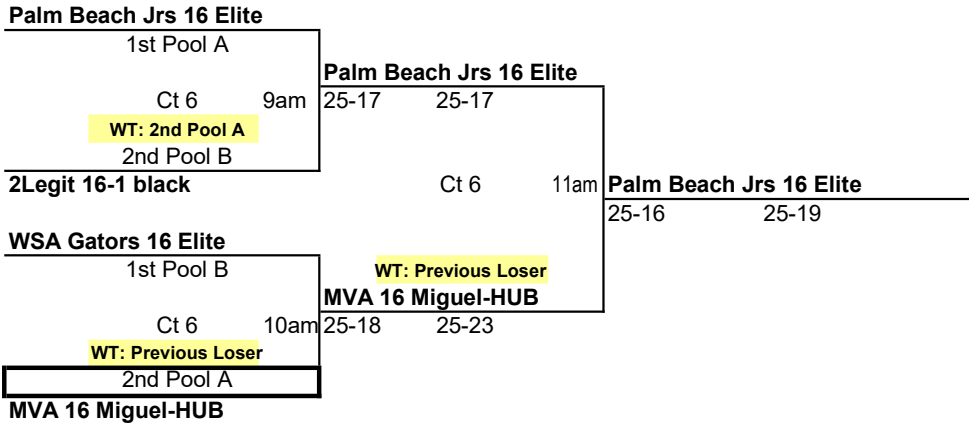

26 USAV SPRING CLASSIC
April 18-19, 2026
16's

Pool B Wellington Sports Acad Courts 4&5										Matches		Games		pts %	Place	game %
										Won	Lost	Won	Lost			
1 WSA Gators 16 Elite										4	0	8	1	1.546099	1	0.889
2 Upontop 16s National Pink										0	4	1	8	0.67907	5	0.111
3 MVA 16 Duane										2	2	4	5	1.005348	3	0.444
4 2Legit 16-1 black										3	1	7	2	1.368421	2	0.778
5 JM10 16-1										1	3	3	7	0.713656	4	0.300
2:30 PM Ct 4 1 vs 5 R3		2:30 PM Ct 5 2 vs 4 R3		3:30 PM Ct 4 1 vs 4 R5		3:30 PM Ct 5 2 vs 3 R5		4:30 PM Ct 4 1 vs 3 R2		4:30 PM Ct 5 4 vs 5 R2		time court/ref match ref	points for 1 2 3 4 5	for 141 215 187 152 227	agnt 141 215 187 152 227	
25	5	12	25	25	15	15	25	25	17	25	14	game 1	2	146	215	
25	12	10	25	28	30	20	25	25	21	25	14	game 2	3	188	187	
				15	13							game 3	4	208	152	

POOL: A LOCATION: Wellington Sports Acad COURT: 8													Point %	Game %	Matches		Games		Place
															Won	Lost	Won	Lost	
1 Palm Beach Jrs 16 Elite													1.515	1.000	3	0	6	0	1
2 WSA 16 Premier Girls													0.747	0.000	0	3	0	6	4
3 Upontop 16s National Blac													0.841	0.429	1	2	3	4	3
4 MVA 16 Miguel-HUB													1.081	0.571	2	1	4	3	2
Day/Ct	SAT 8		SAT 8		SAT 8		SAT 8		SAT 8		SAT 8		Day/Ct						
Time	8:00 AM		9:00 AM		10:00 AM		11:00 AM		12:00 PM		1:00 PM		Time						
Match	1 vs 3 R:2		2 vs 4 R:1		1 vs 4 R:3		2 vs 3 R:1		3 vs 4 R:2		1 vs 2 R:4		Match						
Gm 1	25	15	19	25	25	13	17	25	25	23	25	19	Gm 1						
Gm 2	25	16	21	25	25	21	21	25	16	25	25	15	Gm 2						
Gm 3									5	15			Gm 3						

Pool A
COURT 8

26 USAV SPRING CLASSIC
 April 18-19, 2026
 16's

16 GOLD @ Wellington Sports Academy

If you are in box you ref before you play
 Losers must stay and ref the next match

18 SILVER

If you are in box you ref before you play
 Losers must stay and ref the next match